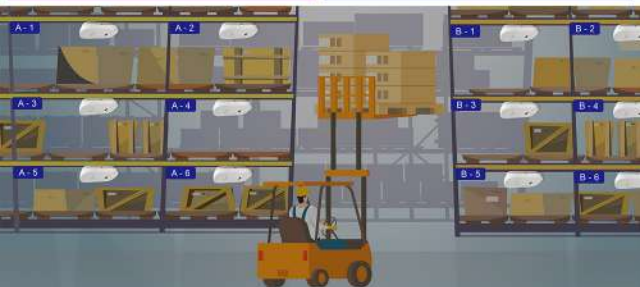

## Smart Shelves

Running to storage room to check inventory? R315LA notifies as the product is about to run out, ensuring product availability.