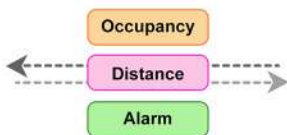

Wireless Proximity Sensor

A Perfect Option for Distance and Presence Detection

Measurement Range

0 to 620mm

Ranging Technique

ToF (Time of Flight)

Power

CR2450 x2

DC

Dimensions

76 x 44 x 17mm